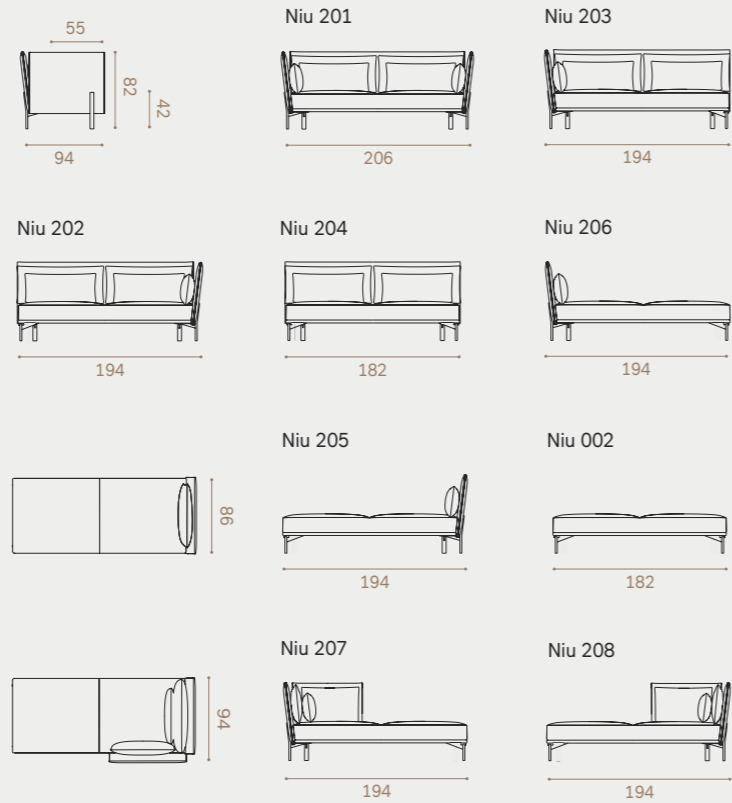

Niu
by Hallgeir Homstvedt

Open the box

NIU is inspired by a box that opens and gives you a glimpse of what lies hidden inside. The walls lean back and to the side, giving the sofa a dynamic character that is interesting from every angle. In Catalan "niu" means "nest", and that's exactly what Hallgeir Homstvedt wanted to create; a zone shielded from the surrounding interior with high walls, an inside filled with soft cushions and a generous depth made to share. With its two basic modules, NIU can perfectly adapt to various spaces or needs.

See page 118 for complete specifications

Niu
by Hallgeir Homstvedt

Niu

Design Hallgeir Homstvedt

NIU has two basic modules; 1,5 seater and 2 seater. The modular system is highly flexible and allows you to build different corner and U-solutions, chaise lounges, daybeds and open-ended sofas. NIU is delivered with fixed seat and advanced foam structure for high comfort. The sofa has two back cushions per seat and one arm cushion per armrest.

1,5 seater

2 seater

Combinations, examples

Combo 5: 103 + 104 + 102

Combo 6: 001 + 103 + 104 + 102

Combo 7: 103 + 102 + 102

Combo 8: 203 + 201

Combo 9: 201 + 204 + 201