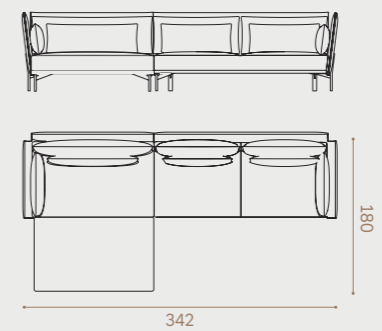

Combo 12: 001 + 103 + 202