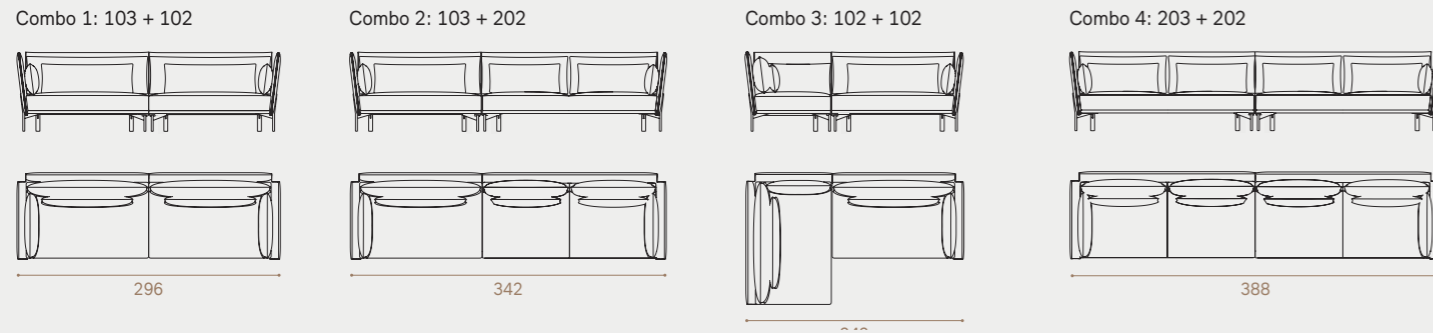

See page 118 for complete specifications

Niu
by Hallgeir Homstvedt

Niu

Design Hallgeir Homstvedt

NIU has two basic modules; 1,5 seater and 2 seater. The modular system is highly flexible and allows you to build different corner and U-solutions, chaise lounges, daybeds and open-ended sofas. NIU is delivered with fixed seat and advanced foam structure for high comfort. The sofa has two back cushions per seat and one arm cushion per armrest.

1,5 seater

2 seater

Combinations, examples

Combo 5: 103 + 104 + 102

Combo 6: 001 + 103 + 104 + 102

Combo 7: 103 + 102 + 102

Combo 8: 203 + 201

Combo 9: 201 + 204 + 201