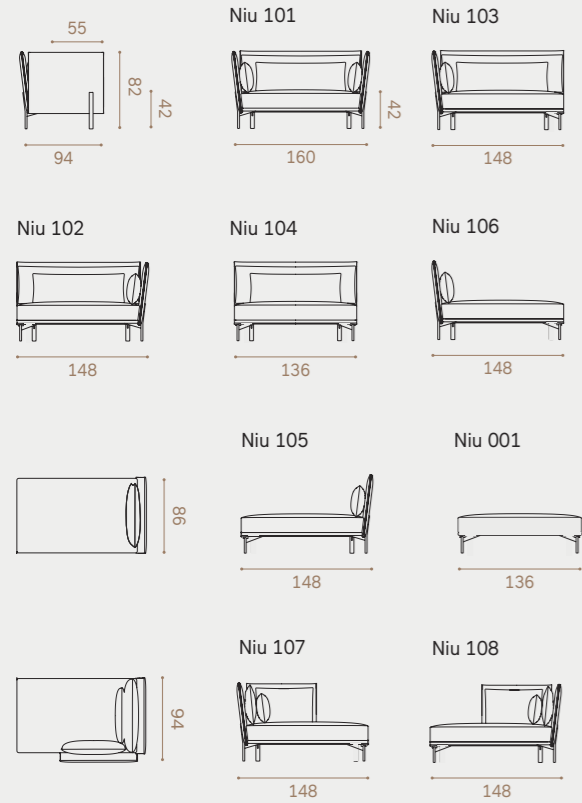

Niu
by Hallgeir Homstvedt

Open the box

NIU is inspired by a box that opens and gives you a glimpse of what lies hidden inside. The walls lean back and to the side, giving the sofa a dynamic character that is interesting from every angle. In Catalan "niu" means "nest", and that's exactly what Hallgeir Homstvedt wanted to create; a zone shielded from the surrounding interior with high walls, an inside filled with soft cushions and a generous depth made to share. With its two basic modules, NIU can perfectly adapt to various spaces or needs.

See page 118 for complete specifications

Niu
by Hallgeir Homstvedt

Niu

Design Hallgeir Homstvedt

NIU has two basic modules; 1,5 seater and 2 seater. The modular system is highly flexible and allows you to build different corner and U-solutions, chaise lounges, daybeds and open-ended sofas. NIU is delivered with fixed seat and advanced foam structure for high comfort. The sofa has two back cushions per seat and one arm cushion per armrest.

1,5 seater

2 seater

Combinations, examples

Combo 5: 103 + 104 + 102

Combo 6: 001 + 103 + 104 + 102

Combo 7: 103 + 102 + 102

Combo 8: 203 + 201

Combo 9: 201 + 204 + 201