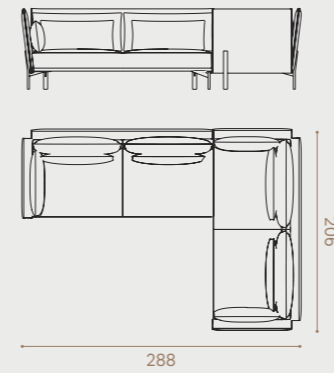

See page 118 for complete specifications

Niu
by Hallgeir Homstvedt

Niu

Design Hallgeir Homstvedt

NIU has two basic modules; 1,5 seater and 2 seater. The modular system is highly flexible and allows you to build different corner and U-solutions, chaise lounges, daybeds and open-ended sofas. NIU is delivered with fixed seat and advanced foam structure for high comfort. The sofa has two back cushions per seat and one arm cushion per armrest.

1,5 seater

2 seater

Combinations, examples

Combo 5: 103 + 104 + 102

Combo 6: 001 + 103 + 104 + 102

Combo 7: 103 + 102 + 102

Combo 8: 203 + 201

Combo 9: 201 + 204 + 201