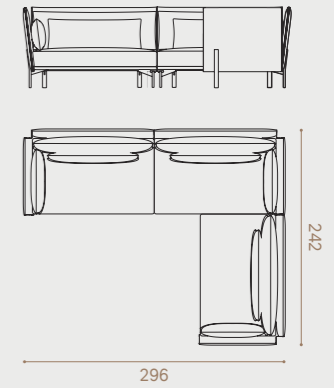

See page 118 for complete specifications

Niu
by Hallgeir Homstvedt

Niu

Design Hallgeir Homstvedt

NIU has two basic modules; 1,5 seater and 2 seater. The modular system is highly flexible and allows you to build different corner and U-solutions, chaise lounges, daybeds and open-ended sofas. NIU is delivered with fixed seat and advanced foam structure for high comfort. The sofa has two back cushions per seat and one arm cushion per armrest.

1,5 seater

2 seater

Combinations, examples

Combo 5: 103 + 104 + 102

Combo 6: 001 + 103 + 104 + 102

Combo 7: 103 + 102 + 102

Combo 8: 203 + 201

Combo 9: 201 + 204 + 201