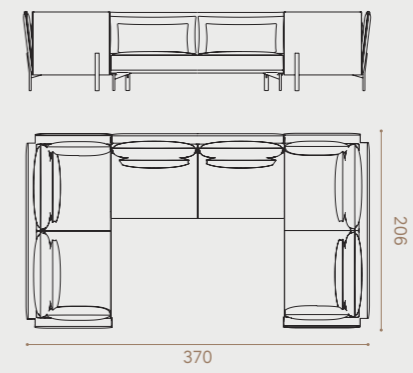

See page 118 for complete specifications

Niu
by Hallgeir Homstvedt

Niu

Design Hallgeir Homstvedt

NIU has two basic modules; 1,5 seater and 2 seater. The modular system is highly flexible and allows you to build different corner and U-solutions, chaise lounges, daybeds and open-ended sofas. NIU is delivered with fixed seat and advanced foam structure for high comfort. The sofa has two back cushions per seat and one arm cushion per armrest.

1,5 seater

2 seater

Combinations, examples

Combo 5: 103 + 104 + 102

Combo 6: 001 + 103 + 104 + 102

Combo 7: 103 + 102 + 102

Combo 8: 203 + 201

Combo 9: 201 + 204 + 201