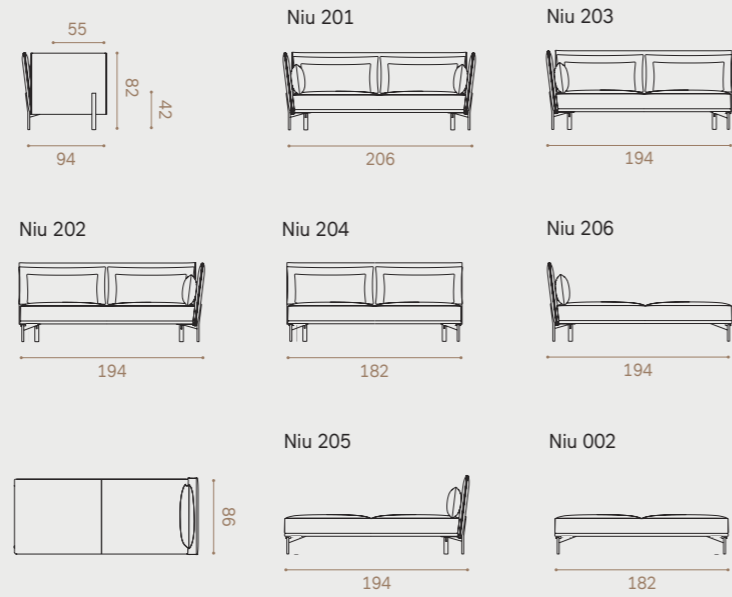

# Niu

Design Hallgeir Homstvedt

NIU has two basic modules; 1,5 seater and 2 seater. The modular system is highly flexible and allows you to build different corner and U-solutions, chaise lounges, daybeds and open-ended sofas. NIU is delivered with fixed seat and advanced foam structure for high comfort. The sofa has two back cushions per seat and one arm cushion per armrest.

1,5 seater

2 seater

Combinations, examples