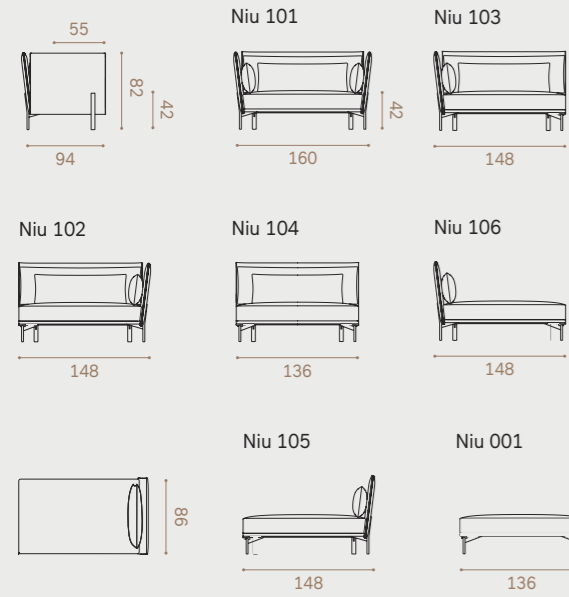

Niu

Design Hallgeir Homstvedt

NIU has two basic modules; 1,5 seater and 2 seater. The modular system is highly flexible and allows you to build different corner and U-solutions, chaise lounges, daybeds and open-ended sofas. NIU is delivered with fixed seat and advanced foam structure for high comfort. The sofa has two back cushions per seat and one arm cushion per armrest.

1,5 seater