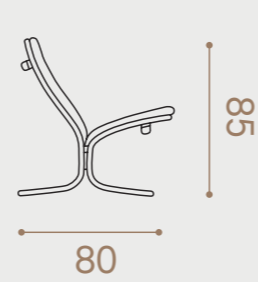

Siesta Fiora

Design Ingmar Relling

SIESTA FIORA is available with or without a neck cushion.

SIESTA is delivered with a plywood frame in natural lacquered or black lacquered. Canvas is delivered in nature colour or black with a matching cord.

SIE307