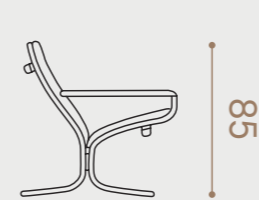

Siesta Fiora
by Ingmar Relling

Simplicity and functionality

SIESTA FIORA is an icon which is still as beautiful today as it was when it was designed. Simplicity, minimalism and functionality are represented in one chair. To Ingmar Relling, the correlation between design and function was always essential, and SIESTA FIORA is no exception. The eye-catching, sculptural silhouette gives SIESTA FIORA an elegant, sleek appearance and makes the chair easily adapt to any room or space without losing its great comfort and distinctive character. Once you have tried it, you will without a doubt fall in love.

See page 113 for complete specifications

Siesta Fiora

Design Ingmar Relling

SIESTA FIORA is available with or without a neck cushion.

SIESTA is delivered with a plywood frame in natural lacquered or black lacquered. Canvas is delivered in nature colour or black with a matching cord.

SIE305

SIE306

SIE307

SIE308

SIE309