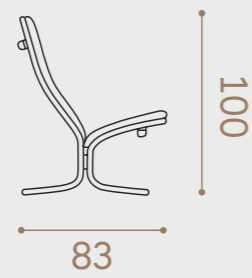

Siesta Fiora

Design Ingmar Relling

SIESTA FIORA is available with or without a neck cushion.

SIESTA is delivered with a plywood frame in natural lacquered or black lacquered. Canvas is delivered in nature colour or black with a matching cord.

SIE305