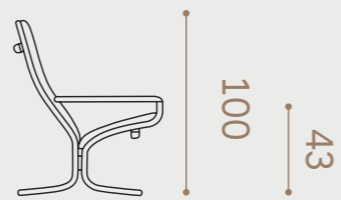

Siesta Fiora

Design Ingmar Relling

SIESTA FIORA is available with or without a neck cushion.

SIESTA is delivered with a plywood frame in natural lacquered or black lacquered. Canvas is delivered in nature colour or black with a matching cord.

SIE306