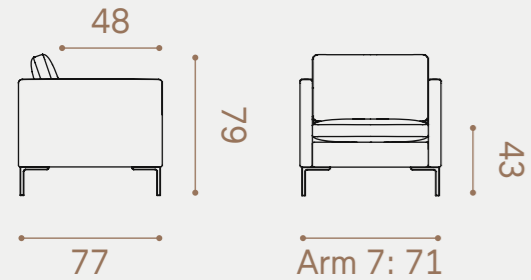

See page 108 for complete specifications

Hjelle

Arena
by Hjellev

Arena

ARENA is available in 1, 2 and 3 seater in various lengths, with corner solutions and chaise lounges. Arena is available with armrests in width 7 cm, 14 cm or 24 cm. The cushion covers are removable for easier cleaning.

1 seater • Small

Armrests

1 seater • Large

Ottomans

2 seater

3 seater

With chaise lounge

Arm 7: 206 / 222 / 232 / 262 / 287 / 300
 Arm 14: 213 / 229 / 239 / 269 / 294 / 307
 Arm 24: 223 / 239 / 249 / 279 / 304 / 317

Arm 7: 206 / 222 / 232 / 262 / 287 / 300
 Arm 14: 213 / 229 / 239 / 269 / 294 / 307
 Arm 24: 223 / 239 / 249 / 279 / 304 / 317

Corner

Arm 7: 190 / 206 / 222 / 232 / 262 / 287 / 300
 Arm 14: 297 / 213 / 229 / 239 / 269 / 294 / 307
 Arm 24: 207 / 223 / 239 / 249 / 279 / 304 / 317