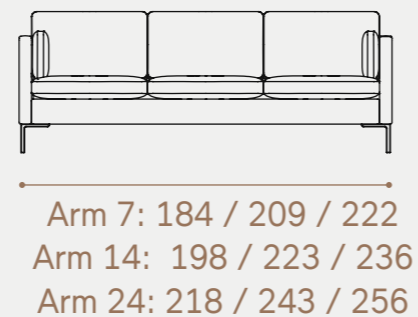

See page 108 for complete specifications

Hjelle

Arena
by Hjellev

Arena

ARENA is available in 1, 2 and 3 seater in various lengths, with corner solutions and chaise lounges. Arena is available with armrests in width 7 cm, 14 cm or 24 cm. The cushion covers are removable for easier cleaning.

1 seater • Small

Armrests

1 seater • Large

Ottomans

2 seater

3 seater

With chaise lounge

Arm 7: 206 / 222 / 232 / 262 / 287 / 300
 Arm 14: 213 / 229 / 239 / 269 / 294 / 307
 Arm 24: 223 / 239 / 249 / 279 / 304 / 317

Arm 7: 206 / 222 / 232 / 262 / 287 / 300
 Arm 14: 213 / 229 / 239 / 269 / 294 / 307
 Arm 24: 223 / 239 / 249 / 279 / 304 / 317

Corner

Arm 7: 190 / 206 / 222 / 232 / 262 / 287 / 300
 Arm 14: 297 / 213 / 229 / 239 / 269 / 294 / 307
 Arm 24: 207 / 223 / 239 / 249 / 279 / 304 / 317