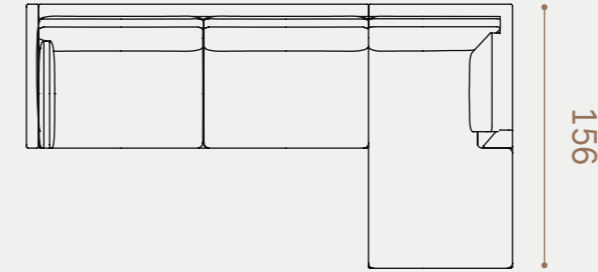

See page 108 for complete specifications

Hjelle

Arena
by Hjellev

Arena

ARENA is available in 1, 2 and 3 seater in various lengths, with corner solutions and chaise lounges. Arena is available with armrests in width 7 cm, 14 cm or 24 cm. The cushion covers are removable for easier cleaning.

1 seater • Small

Armrests

1 seater • Large

Ottomans

2 seater

3 seater

With chaise lounge

Arm 7: 206 / 222 / 232 / 262 / 287 / 300
 Arm 14: 213 / 229 / 239 / 269 / 294 / 307
 Arm 24: 223 / 239 / 249 / 279 / 304 / 317

Arm 7: 206 / 222 / 232 / 262 / 287 / 300
 Arm 14: 213 / 229 / 239 / 269 / 294 / 307
 Arm 24: 223 / 239 / 249 / 279 / 304 / 317

Corner

Arm 7: 190 / 206 / 222 / 232 / 262 / 287 / 300
 Arm 14: 297 / 213 / 229 / 239 / 269 / 294 / 307
 Arm 24: 207 / 223 / 239 / 249 / 279 / 304 / 317