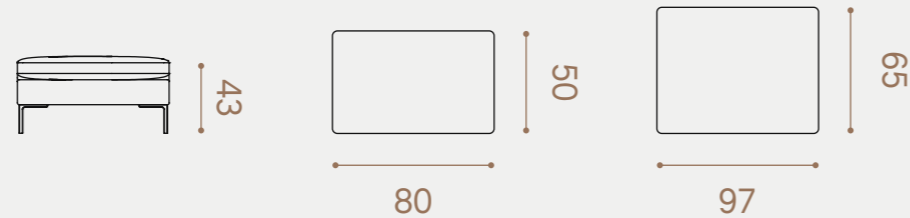

See page 108 for complete specifications

Hjelle

Arena
by Hjellev

Arena

ARENA is available in 1, 2 and 3 seater in various lengths, with corner solutions and chaise lounges. Arena is available with armrests in width 7 cm, 14 cm or 24 cm. The cushion covers are removable for easier cleaning.

1 seater • Small

Armrests

1 seater • Large

Ottomans

2 seater

3 seater

With chaise lounge

Arm 7: 206 / 222 / 232 / 262 / 287 / 300
 Arm 14: 213 / 229 / 239 / 269 / 294 / 307
 Arm 24: 223 / 239 / 249 / 279 / 304 / 317

Arm 7: 206 / 222 / 232 / 262 / 287 / 300
 Arm 14: 213 / 229 / 239 / 269 / 294 / 307
 Arm 24: 223 / 239 / 249 / 279 / 304 / 317

Corner

Arm 7: 190 / 206 / 222 / 232 / 262 / 287 / 300
 Arm 14: 297 / 213 / 229 / 239 / 269 / 294 / 307
 Arm 24: 207 / 223 / 239 / 249 / 279 / 304 / 317