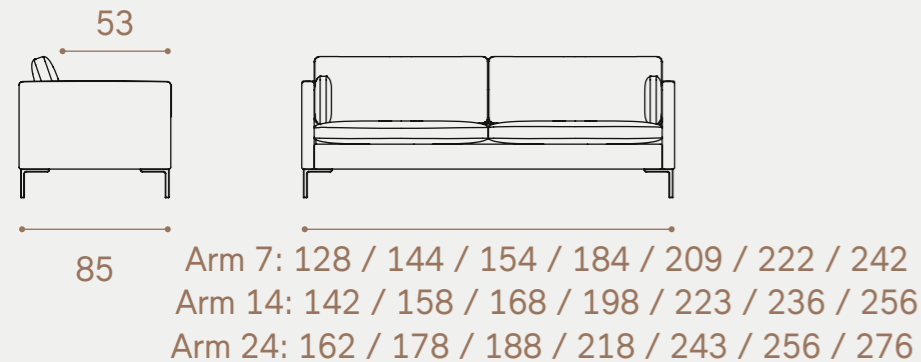

See page 108 for complete specifications

Hjelle

Arena
by Hjellev

Arena

ARENA is available in 1, 2 and 3 seater in various lengths, with corner solutions and chaise lounges. Arena is available with armrests in width 7 cm, 14 cm or 24 cm. The cushion covers are removable for easier cleaning.

1 seater • Small

Armrests

1 seater • Large

Ottomans

2 seater

3 seater

With chaise lounge

Arm 7: 206 / 222 / 232 / 262 / 287 / 300
 Arm 14: 213 / 229 / 239 / 269 / 294 / 307
 Arm 24: 223 / 239 / 249 / 279 / 304 / 317

Arm 7: 206 / 222 / 232 / 262 / 287 / 300
 Arm 14: 213 / 229 / 239 / 269 / 294 / 307
 Arm 24: 223 / 239 / 249 / 279 / 304 / 317

Corner

Arm 7: 190 / 206 / 222 / 232 / 262 / 287 / 300
 Arm 14: 297 / 213 / 229 / 239 / 269 / 294 / 307
 Arm 24: 207 / 223 / 239 / 249 / 279 / 304 / 317