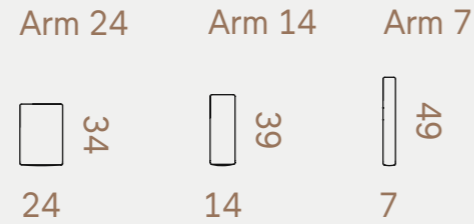

See page 108 for complete specifications

Hjelle

Arena
by Hjellev

Arena

ARENA is available in 1, 2 and 3 seater in various lengths, with corner solutions and chaise lounges. Arena is available with armrests in width 7 cm, 14 cm or 24 cm. The cushion covers are removable for easier cleaning.

1 seater • Small

Armrests

1 seater • Large

Ottomans

2 seater

3 seater

With chaise lounge

Arm 7: 206 / 222 / 232 / 262 / 287 / 300
 Arm 14: 213 / 229 / 239 / 269 / 294 / 307
 Arm 24: 223 / 239 / 249 / 279 / 304 / 317

Arm 7: 206 / 222 / 232 / 262 / 287 / 300
 Arm 14: 213 / 229 / 239 / 269 / 294 / 307
 Arm 24: 223 / 239 / 249 / 279 / 304 / 317

Corner

Arm 7: 190 / 206 / 222 / 232 / 262 / 287 / 300
 Arm 14: 297 / 213 / 229 / 239 / 269 / 294 / 307
 Arm 24: 207 / 223 / 239 / 249 / 279 / 304 / 317