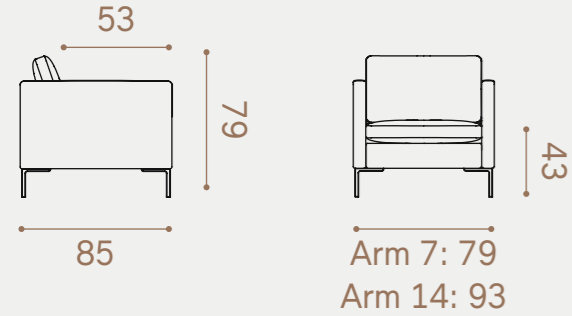

See page 108 for complete specifications

Hjelle

Arena
by Hjellev

Arena

ARENA is available in 1, 2 and 3 seater in various lengths, with corner solutions and chaise lounges. Arena is available with armrests in width 7 cm, 14 cm or 24 cm. The cushion covers are removable for easier cleaning.

1 seater • Small

Armrests

1 seater • Large

Ottomans

2 seater

3 seater

With chaise lounge

Arm 7: 206 / 222 / 232 / 262 / 287 / 300
 Arm 14: 213 / 229 / 239 / 269 / 294 / 307
 Arm 24: 223 / 239 / 249 / 279 / 304 / 317

Arm 7: 206 / 222 / 232 / 262 / 287 / 300
 Arm 14: 213 / 229 / 239 / 269 / 294 / 307
 Arm 24: 223 / 239 / 249 / 279 / 304 / 317

Corner

Arm 7: 190 / 206 / 222 / 232 / 262 / 287 / 300
 Arm 14: 297 / 213 / 229 / 239 / 269 / 294 / 307
 Arm 24: 207 / 223 / 239 / 249 / 279 / 304 / 317