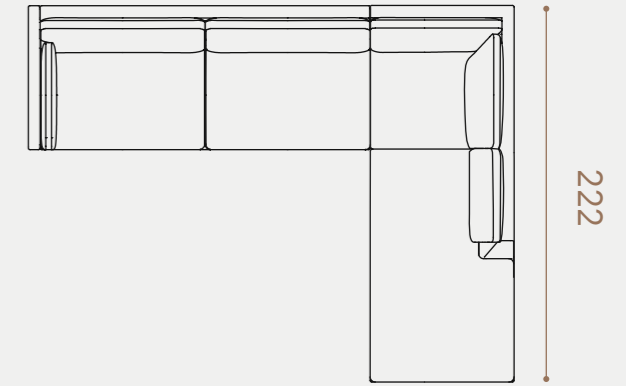

See page 108 for complete specifications

Hjelle

Arena
by Hjellev

Arena

ARENA is available in 1, 2 and 3 seater in various lengths, with corner solutions and chaise lounges. Arena is available with armrests in width 7 cm, 14 cm or 24 cm. The cushion covers are removable for easier cleaning.

1 seater • Small

Armrests

1 seater • Large

Ottomans

2 seater

3 seater

With chaise lounge

Arm 7: 206 / 222 / 232 / 262 / 287 / 300
 Arm 14: 213 / 229 / 239 / 269 / 294 / 307
 Arm 24: 223 / 239 / 249 / 279 / 304 / 317

Arm 7: 206 / 222 / 232 / 262 / 287 / 300
 Arm 14: 213 / 229 / 239 / 269 / 294 / 307
 Arm 24: 223 / 239 / 249 / 279 / 304 / 317

Corner

Arm 7: 190 / 206 / 222 / 232 / 262 / 287 / 300
 Arm 14: 297 / 213 / 229 / 239 / 269 / 294 / 307
 Arm 24: 207 / 223 / 239 / 249 / 279 / 304 / 317