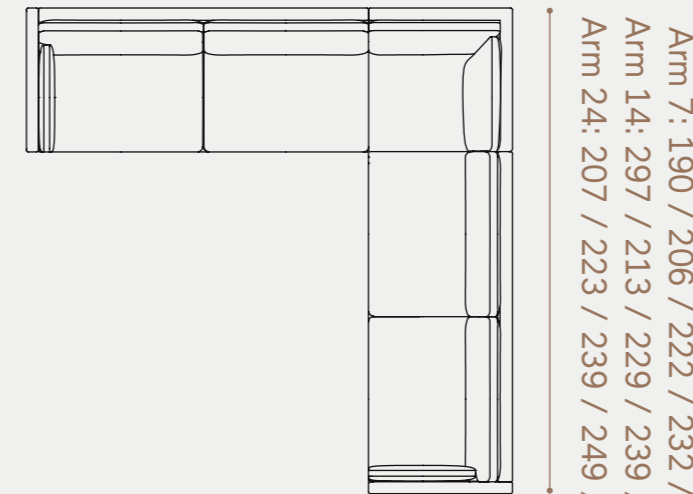

See page 108 for complete specifications

Hjelle

Arena
by Hjellev

Arena

ARENA is available in 1, 2 and 3 seater in various lengths, with corner solutions and chaise lounges. Arena is available with armrests in width 7 cm, 14 cm or 24 cm. The cushion covers are removable for easier cleaning.

1 seater • Small

Armrests

1 seater • Large

Ottomans

2 seater

3 seater

With chaise lounge

Arm 7: 206 / 222 / 232 / 262 / 287 / 300
 Arm 14: 213 / 229 / 239 / 269 / 294 / 307
 Arm 24: 223 / 239 / 249 / 279 / 304 / 317

Arm 7: 206 / 222 / 232 / 262 / 287 / 300
 Arm 14: 213 / 229 / 239 / 269 / 294 / 307
 Arm 24: 223 / 239 / 249 / 279 / 304 / 317

Corner

Arm 7: 190 / 206 / 222 / 232 / 262 / 287 / 300
 Arm 14: 297 / 213 / 229 / 239 / 269 / 294 / 307
 Arm 24: 207 / 223 / 239 / 249 / 279 / 304 / 317