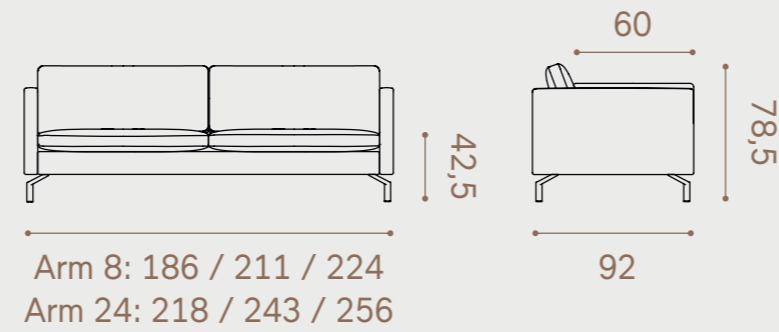

Fam
by Hjellev

Bring the popcorn

FAM is the sofa that embraces the whole family at the same time as it provides good enough space to relax in an everyday life. With soft cushions and a seat depth of 60 cm FAM satisfies those who long for a deep and comfy sofa. Curl up, lay back and relax.

Fam

FAM is available as 2 seater in three lengths, with corner solutions and chaise lounges. Fam is available with armrests in width 8 cm and 24 cm. 1 seater is delivered with armrest in width 14 cm. The cushion covers are removable for easier cleaning.

1 seater • Arm 14

2 seater

Ottoman

Armrests

With chaise lounge

Corner