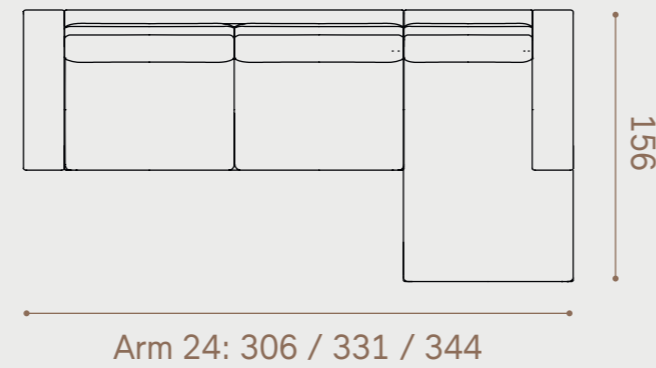

1 seater • Arm 14

2 seater

Ottoman

Armrests

With chaise lounge

Corner