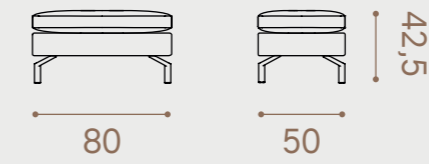

Fam

FAM is available as 2 seater in three lengths, with corner solutions and chaise lounges. Fam is available with armrests in width 8 cm and 24 cm. 1 seater is delivered with armrest in width 14 cm. The cushion covers are removable for easier cleaning.

1 seater • Arm 14

2 seater

Ottoman

Armrests

With chaise lounge

Corner