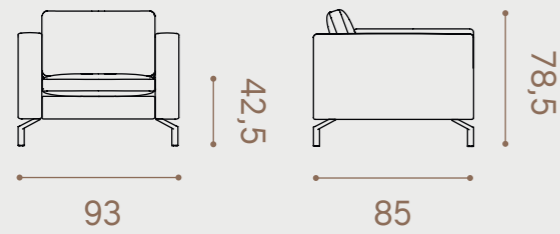

Fam
by Hjellev

Bring the popcorn

FAM is the sofa that embraces the whole family at the same time as it provides good enough space to relax in an everyday life. With soft cushions and a seat depth of 60 cm FAM satisfies those who long for a deep and comfy sofa. Curl up, lay back and relax.

Fam

FAM is available as 2 seater in three lengths, with corner solutions and chaise lounges. Fam is available with armrests in width 8 cm and 24 cm. 1 seater is delivered with armrest in width 14 cm. The cushion covers are removable for easier cleaning.

1 seater • Arm 14

2 seater

Ottoman

Armrests

With chaise lounge

Corner